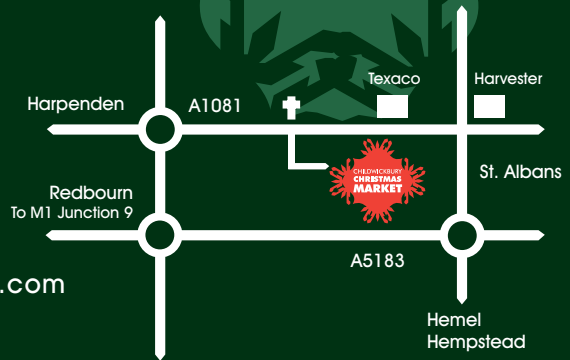

**SATURDAY 28TH & SUNDAY 29TH
NOVEMBER 2009**

OPEN 11AM - 6PM

FREE ADMISSION

FREE PARKING

We accept debit and Credit cards

**CHILDWICKBURY STABLES
CHILDWICKBURY
ST. ALBANS
HERTFORDSHIRE
AL3 6JX**

FOR MORE INFORMATION

www.christianekubrick.com

email: office@childwickbury-arts.com

phone: 07976 439850

We reserve the right to change the programme
and we reserve the right to cancel.
Childwickbury Arts Ltd. (Registered No. 6874365)

Painting Weekends 2010

With Christiane Kubrick, Katharina Kubrick and Camilla Clutterbuck.

**Held at Childwickbury, our art group is informal and friendly.
We give tuition in colour mixing and composition and enable you to
improve your technique and develop your own style in any medium.**

2010 Course Dates

**6th-7th February   6th-7th March   3rd-4th April
1st-2nd May   5th-6th June**

Saturday & Sunday 10am - 5pm

All abilities welcome

£80 for the weekend / £45 one day introduction

For more details enquire at the Christmas Market.

Visit www.christianekubrick.com or telephone 07976 439850